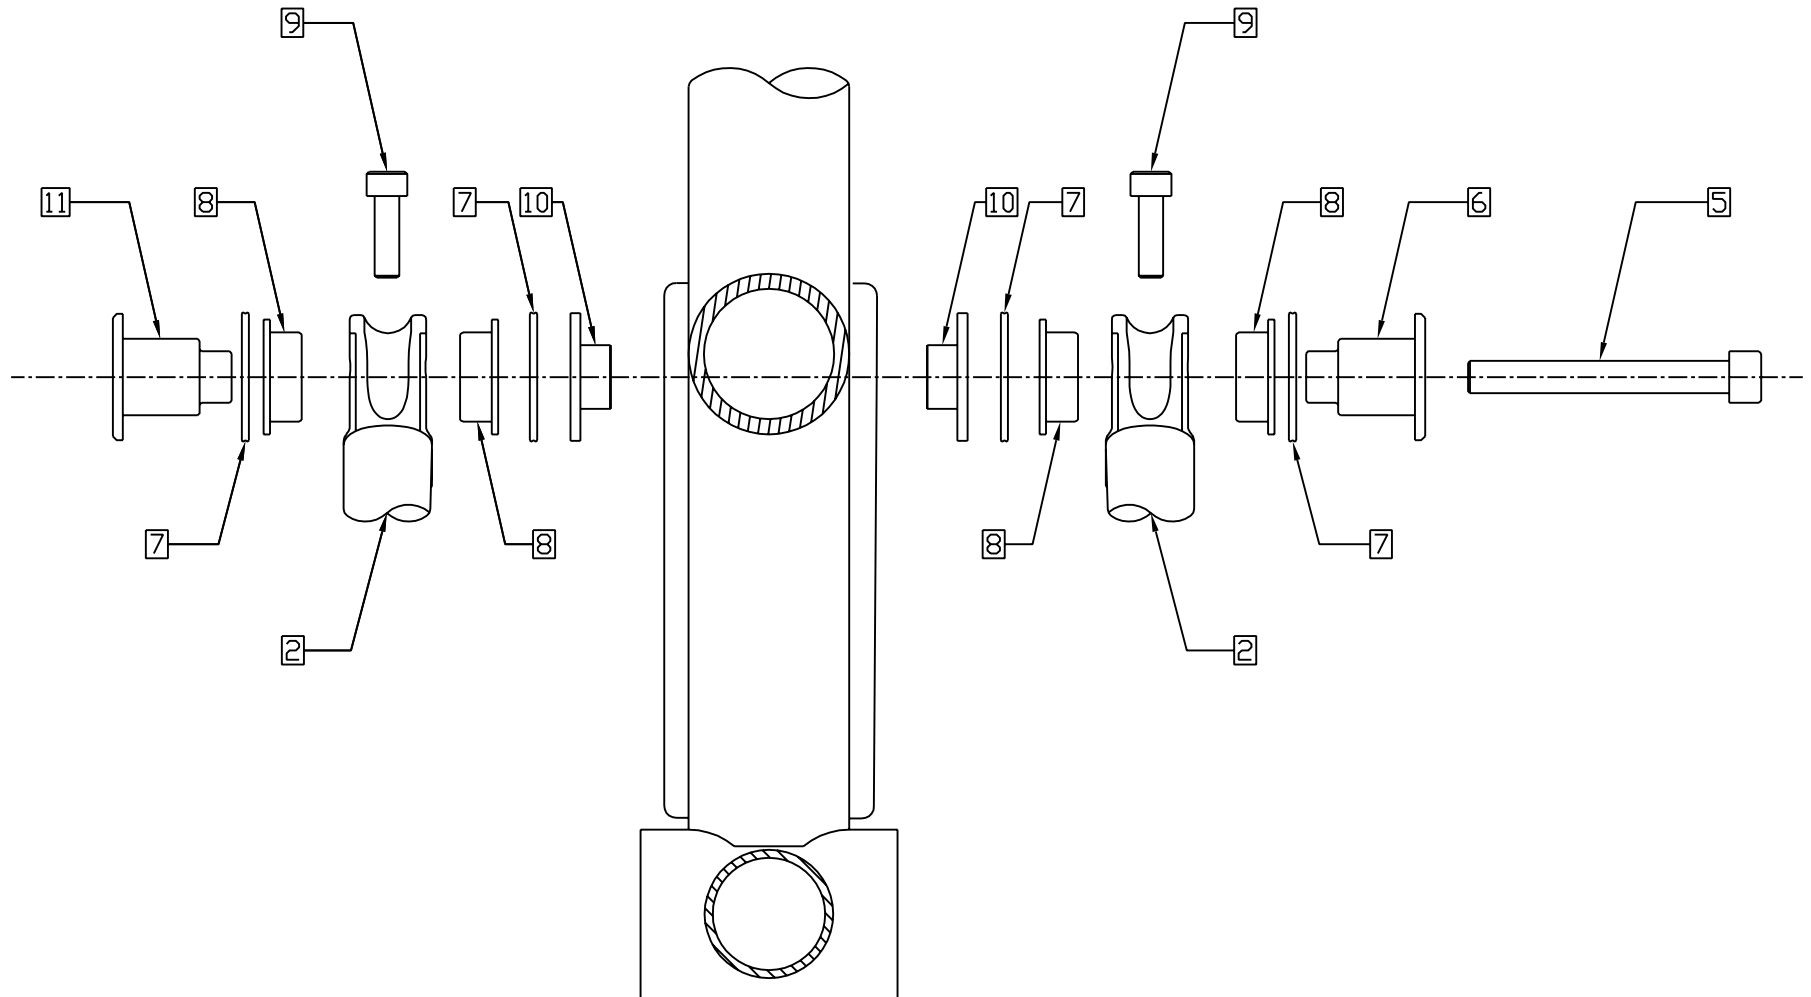

1998 EXTREME/DOWNHILL FRAME ASSEMBLY

For pivot detail see page 2

1998 EXTREME/DOWNHILL PIVOT ASSEMBLY

1998 EXTREME/DOWNHILL FRAME ASSEMBLY

ITEM#	PART#	KIT#	QTY.	DESCRIPTION
1	15511-14-A8		1	98 FRONT TRIANGLE, ANIMAL SMALL
1	15511-16-A8		1	98 FRONT TRIANGLE, ANIMAL MEDIUM
1	15511-18-A8		1	98 FRONT TRIANGLE, ANIMAL LARGE
1	15511-20-A8		1	98 FRONT TRIANGLE, ANIMAL WAY BIG
1	15511-14-B8B		1	98 FRONT TRIANGLE, BEAST BLACK SMALL
1	15511-16-B8B		1	98 FRONT TRIANGLE, BEAST BLACK MEDIUM
1	15511-18-B8B		1	98 FRONT TRIANGLE, BEAST BLACK LARGE
1	15511-20-B8B		1	98 FRONT TRIANGLE, BEAST BLACK WAY BIG
1	15511-14-B8Y		1	98 FRONT TRIANGLE, BEAST YELLOW SMALL
1	15511-16-B8Y		1	98 FRONT TRIANGLE, BEAST YELLOW MEDIUM
1	15511-18-B8Y		1	98 FRONT TRIANGLE, BEAST YELLOW LARGE
1	15511-20-B8Y		1	98 FRONT TRIANGLE, BEAST YELLOW WAY BIG
1	15512-14-DH8		1	98 FRONT TRIANGLE, ANIMAL DH SMALL
1	15512-16-DH8		1	98 FRONT TRIANGLE, ANIMAL DH MEDIUM
1	15587-A8		1	98 SWINGARM, ANIMAL
1	15587-B8B		1	98 SWINGARM, BEAST BLACK
1	15587-B8Y		1	98 SWINGARM, BEAST YELLOW
2	15587-DH8		1	98 SWINGARM, ANIMAL DH
3	14495	RK011	2	SCREW, M4 X 8 FHCS
4	14926-1	RK011	1	DERAILLEUR HANGER KIT FS BIKES
5	15311		1	SCREW, M8 X 1.25 X 65 SHCS
6	15709		1	PIVOT AXLE, RIGHT
7	14739-2	RK008	4	QUAD RING
8	15710	RK008	4	BEARING, FLANGED
9	14474		2	SCREW, M6 X 1.0 X 20 SHCS
10	15064		2	PIVOT FACE INSERT
11	15708		1	PIVOT AXLE, LEFT THREADED
12	15630		2	SCREW, M6 X 1.0 X 38 SHCS
13	SHOCK		1	SHOCK ASSEMBLY, NR-4 SHOWN
14	5996	5996	1	INTERNATIONAL STANDARD DISK BRAKE ADAPTOR
15	15711		2	RUBBER GASKET, ALUMINUM SWINGARM