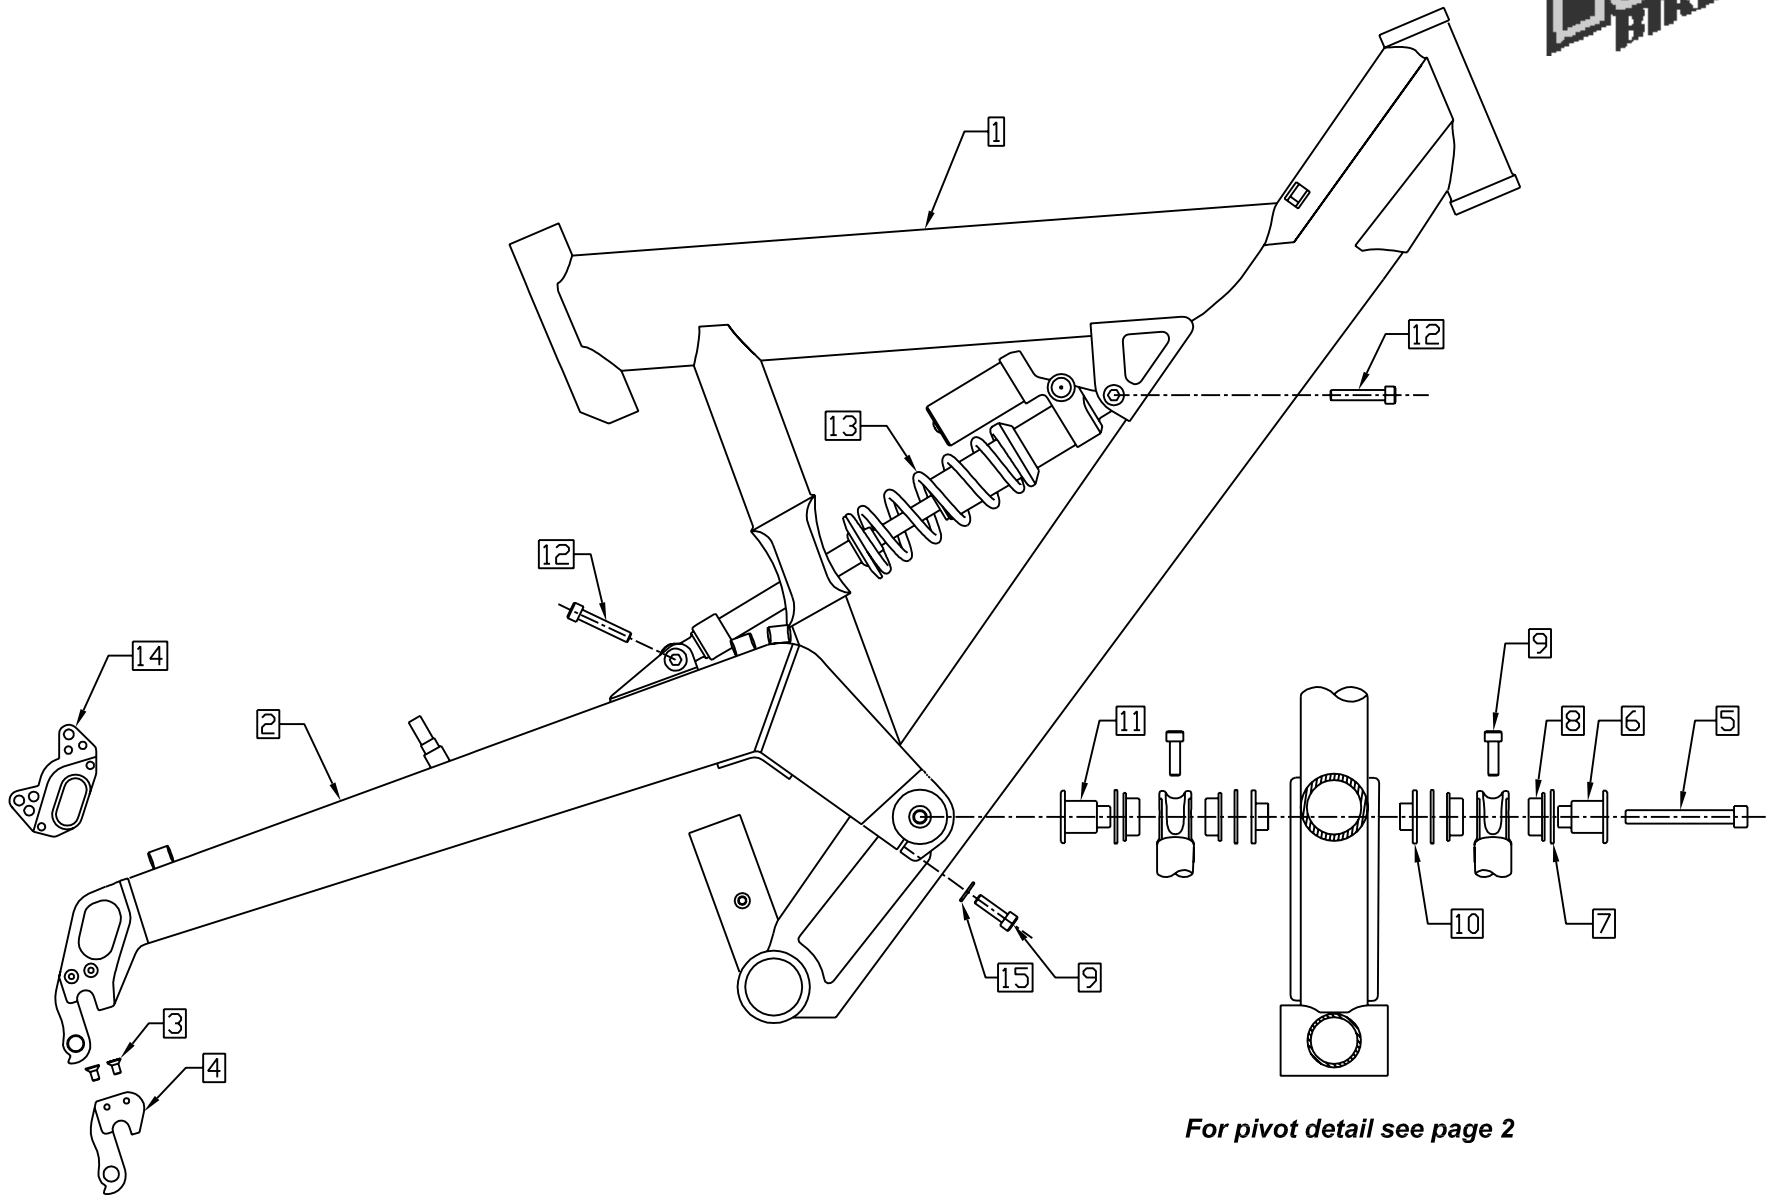

1998 EXTREME/DOWNHILL FRAME ASSEMBLY

For pivot detail see page 2

1998 EXTREME/DOWNHILL PIVOT ASSEMBLY

1998 EXTREME/DOWNHILL FRAME ASSEMBLY

ITEM#	PART#	KIT#	QTY.	DESCRIPTION
1	15511-14-A8		1	98 FRONT TRIANGLE, ANIMAL SMALL
1	15511-16-A8		1	98 FRONT TRIANGLE, ANIMAL MEDIUM
1	15511-18-A8		1	98 FRONT TRIANGLE, ANIMAL LARGE
1	15511-20-A8		1	98 FRONT TRIANGLE, ANIMAL WAY BIG
1	15511-14-B8B		1	98 FRONT TRIANGLE, BEAST BLACK SMALL
1	15511-16-B8B		1	98 FRONT TRIANGLE, BEAST BLACK MEDIUM
1	15511-18-B8B		1	98 FRONT TRIANGLE, BEAST BLACK LARGE
1	15511-20-B8B		1	98 FRONT TRIANGLE, BEAST BLACK WAY BIG
1	15511-14-B8Y		1	98 FRONT TRIANGLE, BEAST YELLOW SMALL
1	15511-16-B8Y		1	98 FRONT TRIANGLE, BEAST YELLOW MEDIUM
1	15511-18-B8Y		1	98 FRONT TRIANGLE, BEAST YELLOW LARGE
1	15511-20-B8Y		1	98 FRONT TRIANGLE, BEAST YELLOW WAY BIG
1	15512-14-DH8		1	98 FRONT TRIANGLE, ANIMAL DH SMALL
1	15512-16-DH8		1	98 FRONT TRIANGLE, ANIMAL DH MEDIUM
1	15587-A8		1	98 SWINGARM, ANIMAL
1	15587-B8B		1	98 SWINGARM, BEAST BLACK
1	15587-B8Y		1	98 SWINGARM, BEAST YELLOW
2	15587-DH8		1	98 SWINGARM, ANIMAL DH
3	14495	RK011	2	SCREW, M4 X 8 FHCS
4	14926-1	RK011	1	DERAILLEUR HANGER KIT FS BIKES
5	15311		1	SCREW, M8 X 1.25 X 65 SHCS
6	15709		1	PIVOT AXLE, RIGHT
7	14739-2	RK008	4	QUAD RING
8	15710	RK008	4	BEARING, FLANGED
9	14474		2	SCREW, M6 X 1.0 X 20 SHCS
10	15064		2	PIVOT FACE INSERT
11	15708		1	PIVOT AXLE, LEFT THREADED
12	15630		2	SCREW, M6 X 1.0 X 38 SHCS
13	SHOCK		1	SHOCK ASSEMBLY, NR-4 SHOWN
14	5996	5996	1	INTERNATIONAL STANDARD DISK BRAKE ADAPTOR
15	15711		2	RUBBER GASKET, ALUMINUM SWINGARM