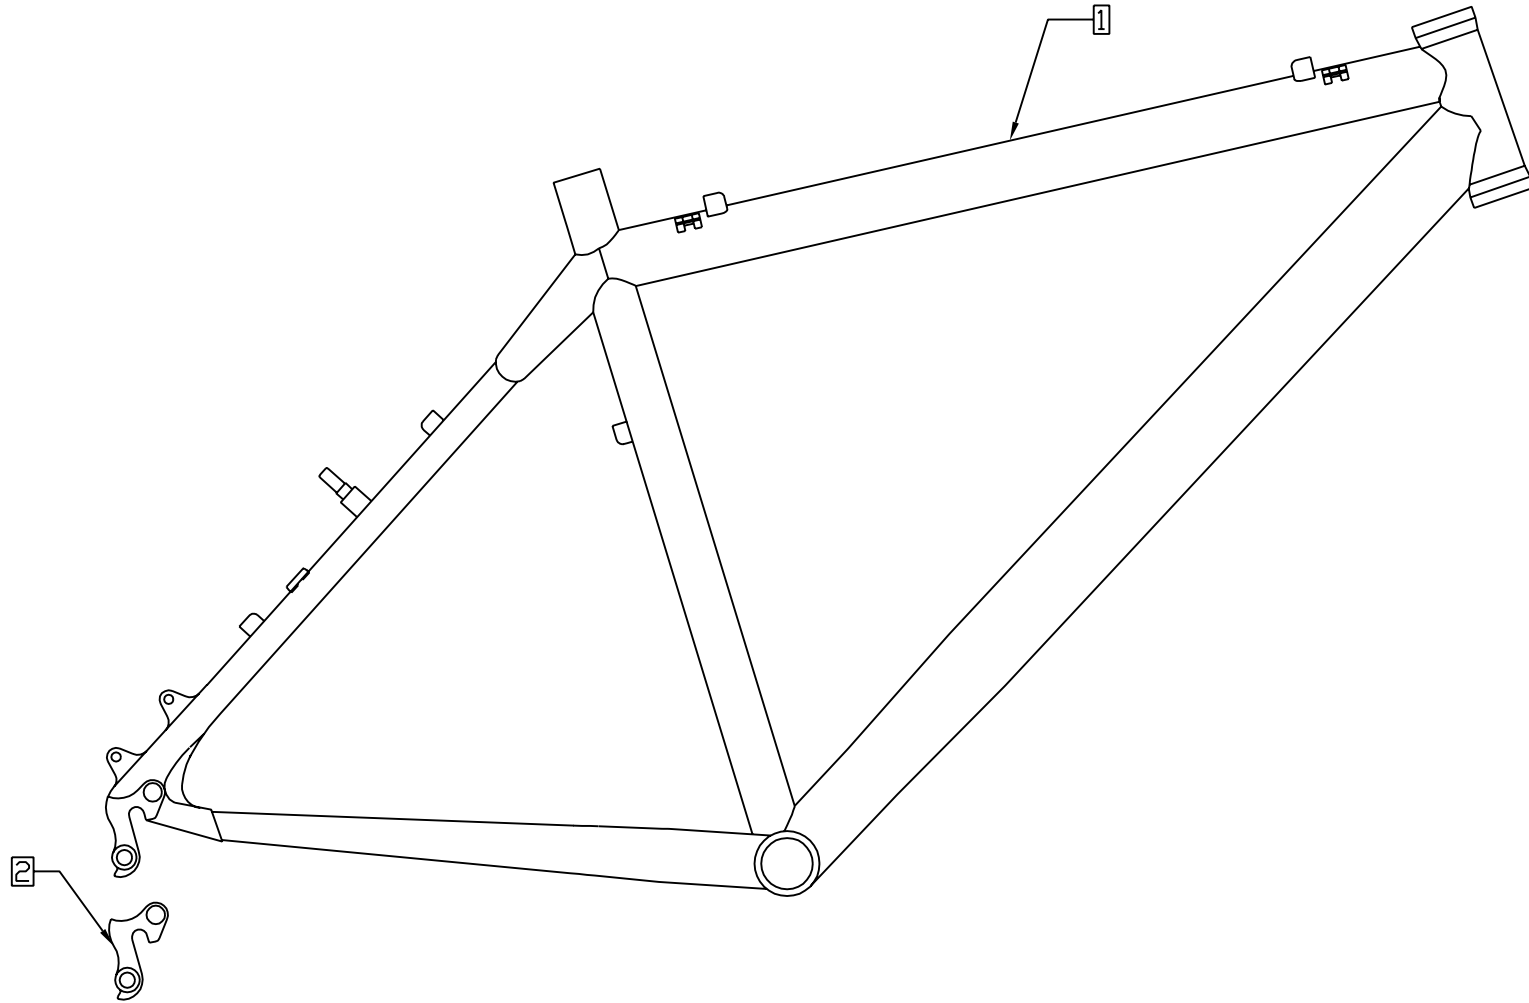

# 1999 RAZORBACK HARDTAIL FRAME ASSEMBLY

## 1999 RAZORBACK HARDTAIL FRAME ASSEMBLY

ITEM#	PART#	KIT#	QTY.	DESCRIPTION
1	15637-149		1	99 FRAME, RAZORBACK HT SMALL
1	15637-169		1	99 FRAME, RAZORBACK HT MEDIUM
1	15637-189		1	99 FRAME, RAZORBACK HT LARGE
1	15637-209		1	99 FRAME, RAZORBACK HT WAY BIG
2	RK010	RK010	1	DERAILLEUR HANGER WITH SCREW