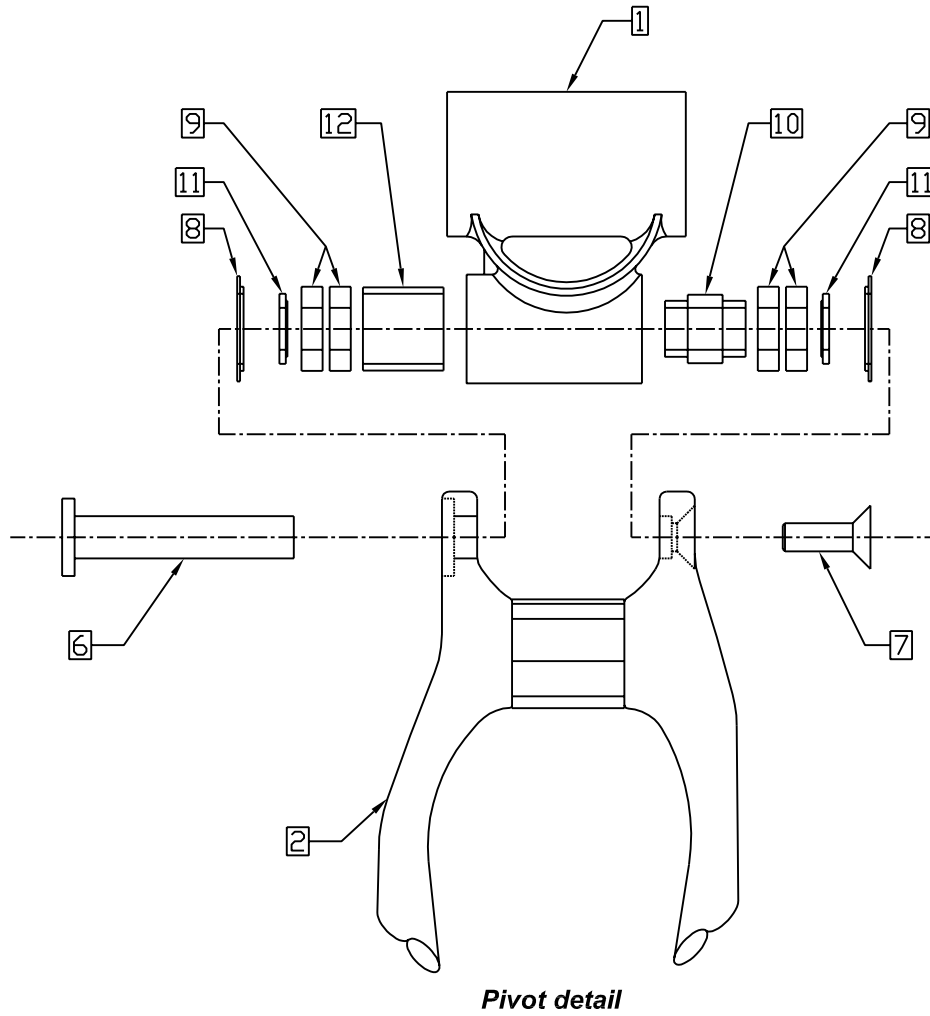

# 2000 RAZORBACK FRAME ASSEMBLY

For dropout detail see page two

For pivot detail see page 2

# 2000 RAZORBACK PIVOT ASSEMBLY

## 2000 RAZORBACK FRAME ASSEMBLY

ITEM#	PART#	KIT#	QTY.	DESCRIPTION
1	K003626251		1	00 FRONT TRIANGLE, RAZORBACK RS SMALL
1	K003626451		1	00 FRONT TRIANGLE, RAZORBACK RS MEDIUM
1	K003626651		1	00 FRONT TRIANGLE, RAZORBACK RS LARGE
1	K003626851		1	00 FRONT TRIANGLE, RAZORBACK RS WAY BIG
1	K003627251		1	00 FRONT TRIANGLE, RAZORBACK RSL SMALL
1	K003627451		1	00 FRONT TRIANGLE, RAZORBACK RSL MEDIUM
1	K003627651		1	00 FRONT TRIANGLE, RAZORBACK RSL LARGE
1	K003627851		1	00 FRONT TRIANGLE, RAZORBACK RSL WAY BIG
1	K003628251		1	00 FRONT TRIANGLE, RAZORBACK RSX SMALL
1	K003628451		1	00 FRONT TRIANGLE, RAZORBACK RSX MEDIUM
1	K003628651		1	00 FRONT TRIANGLE, RAZORBACK RSX LARGE
1	K003628851		1	00 FRONT TRIANGLE, RAZORBACK RSX WAY BIG
2	K003620051		1	00 CHAINSTAY, RS
2	K003621051		1	00 CHAINSTAY, RSL
2	K003622051		1	00 CHAINSTAY RSX
3	K003623351		1	00 SEATSTAY RS, SMALL/MEDIUM
3	K003623751		1	00 SEATSTAY RS, LARGE/WAY BIG
3	K003624351		1	00 SEATSTAY RSL, SMALL/MEDIUM
3	K003624751		1	00 SEATSTAY RSL, LARGE/WAY BIG
3	K003625351		1	00 SEATSTAY RSX, SMALL/MEDIUM
3	K003625751		1	00 SEATSTAY RSX, LARGE/WAY BIG
4	14995	RK011	2	SCREW, M4 X 8 FHCS
5	14926-1	RK011	1	DERAILLEUR HANGER KIT FS BIKES
6	16338		1	PIVOT AXLE
7	16335		1	SCREW, M8 X 1.25 X 20 BHCS
8	16348	RK009	1	SEAL, WASHER
9	16340	RK009	4	BEARING
10	16345		1	PIVOT SPACER, INNER
11	16346		2	WASHER, ALUMINUM
12	16347		1	PIVOT SPACER, OUTER
13	14125		2	SCREW, M6 X 1 X 20 BHCS
14	16339		2	SPACER
15	16341	RK009	4	BEARING, FLANGED
16	16344		1	SEATSTAY BRACE
17	16633		2	WASHER
18	K013902		1	NOLEEN AIR PULL SHOCK