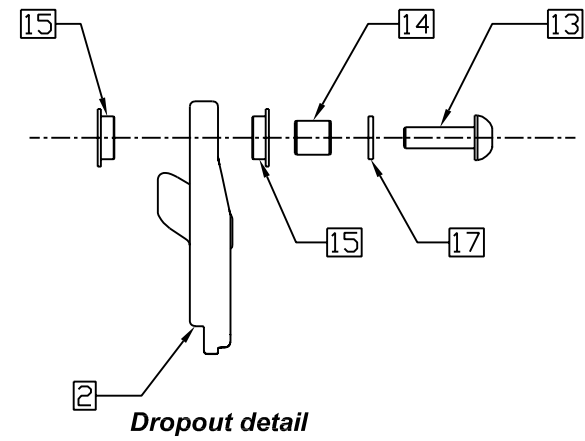

# 2000 RAZORBACK FRAME ASSEMBLY

For dropout detail see page two

For pivot detail see page 2

## 2000 RAZORBACK FRAME ASSEMBLY

ITEM#	PART#	KIT#	QTY.	DESCRIPTION
1	K003626251		1	00 FRONT TRIANGLE, RAZORBACK RS SMALL
1	K003626451		1	00 FRONT TRIANGLE, RAZORBACK RS MEDIUM
1	K003626651		1	00 FRONT TRIANGLE, RAZORBACK RS LARGE
1	K003626851		1	00 FRONT TRIANGLE, RAZORBACK RS WAY BIG
1	K003627251		1	00 FRONT TRIANGLE, RAZORBACK RSL SMALL
1	K003627451		1	00 FRONT TRIANGLE, RAZORBACK RSL MEDIUM
1	K003627651		1	00 FRONT TRIANGLE, RAZORBACK RSL LARGE
1	K003627851		1	00 FRONT TRIANGLE, RAZORBACK RSL WAY BIG
1	K003628251		1	00 FRONT TRIANGLE, RAZORBACK RSX SMALL
1	K003628451		1	00 FRONT TRIANGLE, RAZORBACK RSX MEDIUM
1	K003628651		1	00 FRONT TRIANGLE, RAZORBACK RSX LARGE
1	K003628851		1	00 FRONT TRIANGLE, RAZORBACK RSX WAY BIG
2	K003620051		1	00 CHAINSTAY, RS
2	K003621051		1	00 CHAINSTAY, RSL
2	K003622051		1	00 CHAINSTAY RSX
3	K003623351		1	00 SEATSTAY RS, SMALL/MEDIUM
3	K003623751		1	00 SEATSTAY RS, LARGE/WAY BIG
3	K003624351		1	00 SEATSTAY RSL, SMALL/MEDIUM
3	K003624751		1	00 SEATSTAY RSL, LARGE/WAY BIG
3	K003625351		1	00 SEATSTAY RSX, SMALL/MEDIUM
3	K003625751		1	00 SEATSTAY RSX, LARGE/WAY BIG
4	14995	RK011	2	SCREW, M4 X 8 FHCS
5	14926-1	RK011	1	DERAILLEUR HANGER KIT FS BIKES
6	16338		1	PIVOT AXLE
7	16335		1	SCREW, M8 X 1.25 X 20 BHCS
8	16348	RK009	1	SEAL, WASHER
9	16340	RK009	4	BEARING
10	16345		1	PIVOT SPACER, INNER
11	16346		2	WASHER, ALUMINUM
12	16347		1	PIVOT SPACER, OUTER
13	14125		2	SCREW, M6 X 1 X 20 BHCS
14	16339		2	SPACER
15	16341	RK009	4	BEARING, FLANGED
16	16344		1	SEATSTAY BRACE
17	16633		2	WASHER
18	K013902		1	NOLEEN AIR PULL SHOCK