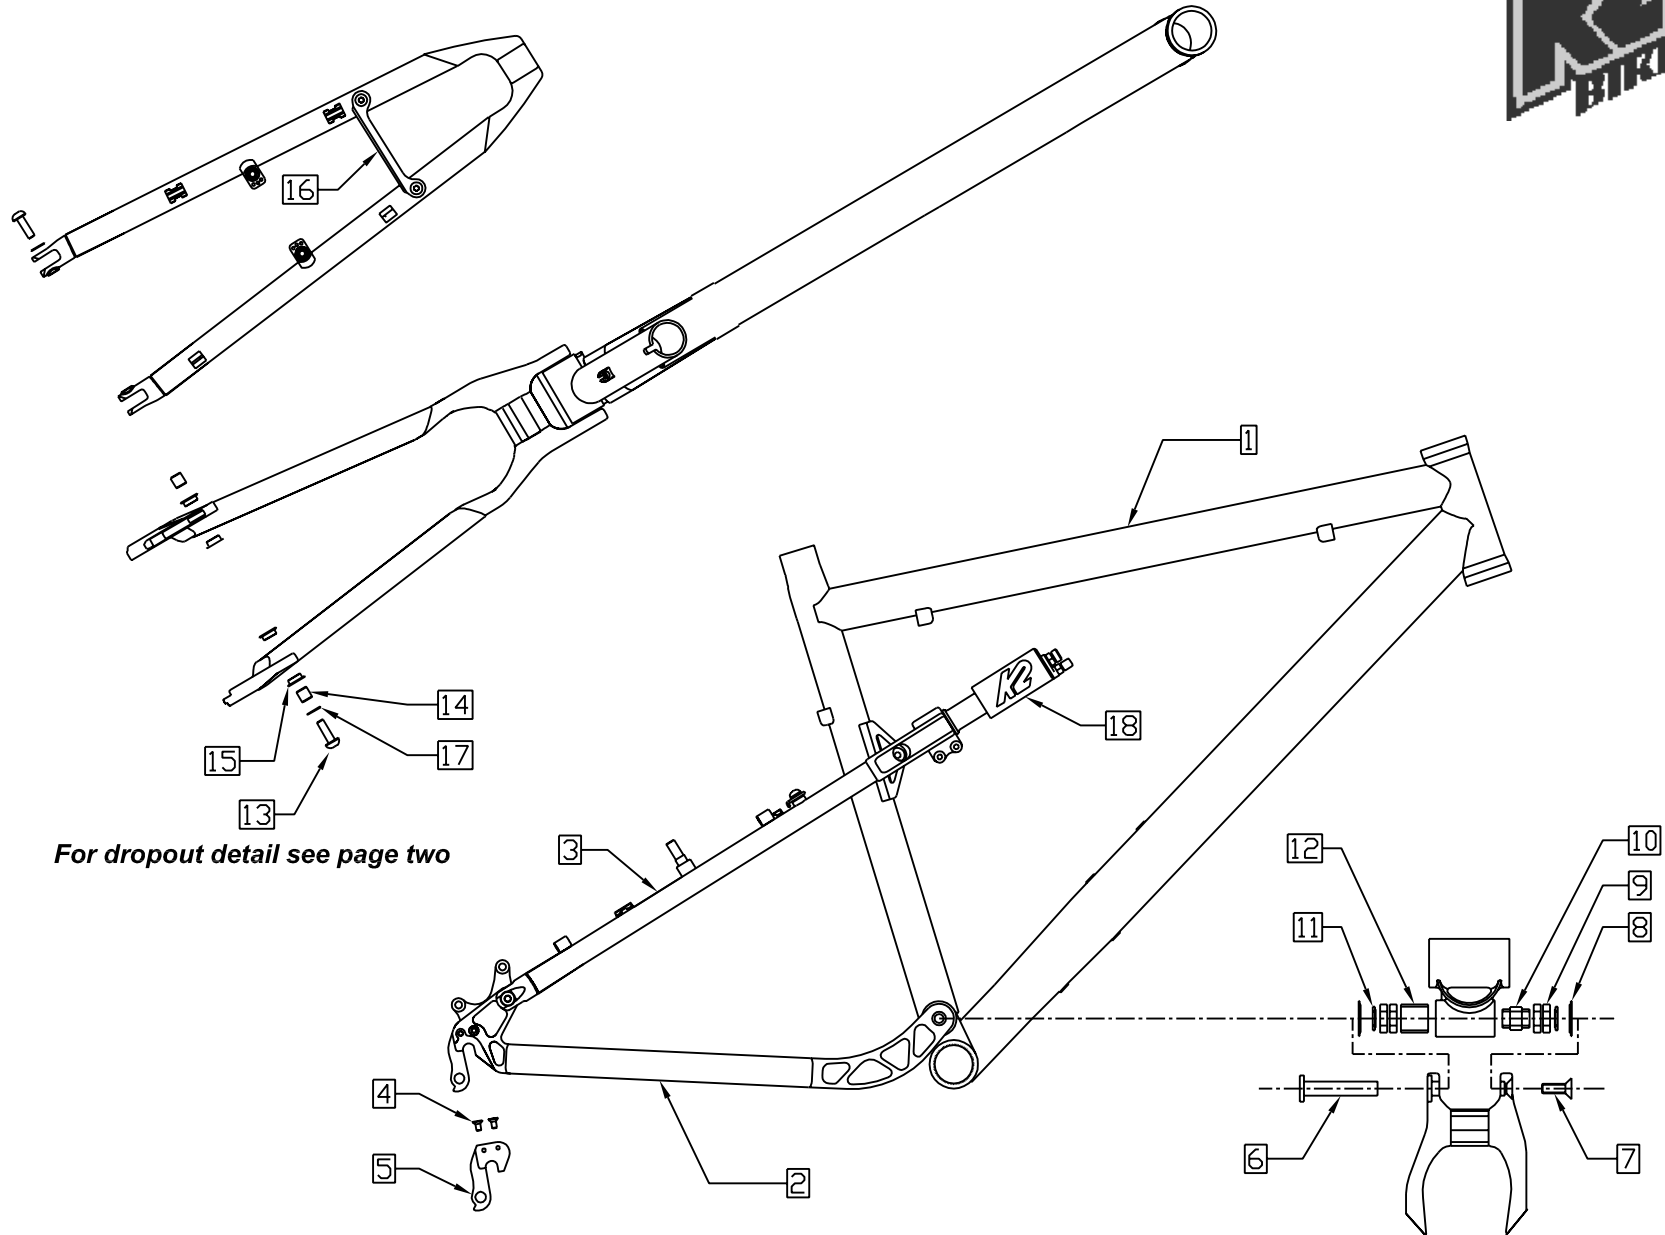

# 2000 RAZORBACK FRAME ASSEMBLY

For dropout detail see page two

For pivot detail see page 2

# 2000 RAZORBACK PIVOT ASSEMBLY

## 2000 RAZORBACK FRAME ASSEMBLY

ITEM#	PART#	KIT#	QTY.	DESCRIPTION
1	K003626251		1	00 FRONT TRIANGLE, RAZORBACK RS SMALL
1	K003626451		1	00 FRONT TRIANGLE, RAZORBACK RS MEDIUM
1	K003626651		1	00 FRONT TRIANGLE, RAZORBACK RS LARGE
1	K003626851		1	00 FRONT TRIANGLE, RAZORBACK RS WAY BIG
1	K003627251		1	00 FRONT TRIANGLE, RAZORBACK RSL SMALL
1	K003627451		1	00 FRONT TRIANGLE, RAZORBACK RSL MEDIUM
1	K003627651		1	00 FRONT TRIANGLE, RAZORBACK RSL LARGE
1	K003627851		1	00 FRONT TRIANGLE, RAZORBACK RSL WAY BIG
1	K003628251		1	00 FRONT TRIANGLE, RAZORBACK RSX SMALL
1	K003628451		1	00 FRONT TRIANGLE, RAZORBACK RSX MEDIUM
1	K003628651		1	00 FRONT TRIANGLE, RAZORBACK RSX LARGE
1	K003628851		1	00 FRONT TRIANGLE, RAZORBACK RSX WAY BIG
2	K003620051		1	00 CHAINSTAY, RS
2	K003621051		1	00 CHAINSTAY, RSL
2	K003622051		1	00 CHAINSTAY RSX
3	K003623351		1	00 SEATSTAY RS, SMALL/MEDIUM
3	K003623751		1	00 SEATSTAY RS, LARGE/WAY BIG
3	K003624351		1	00 SEATSTAY RSL, SMALL/MEDIUM
3	K003624751		1	00 SEATSTAY RSL, LARGE/WAY BIG
3	K003625351		1	00 SEATSTAY RSX, SMALL/MEDIUM
3	K003625751		1	00 SEATSTAY RSX, LARGE/WAY BIG
4	14995	RK011	2	SCREW, M4 X 8 FHCS
5	14926-1	RK011	1	DERAILLEUR HANGER KIT FS BIKES
6	16338		1	PIVOT AXLE
7	16335		1	SCREW, M8 X 1.25 X 20 BHCS
8	16348	RK009	1	SEAL, WASHER
9	16340	RK009	4	BEARING
10	16345		1	PIVOT SPACER, INNER
11	16346		2	WASHER, ALUMINUM
12	16347		1	PIVOT SPACER, OUTER
13	14125		2	SCREW, M6 X 1 X 20 BHCS
14	16339		2	SPACER
15	16341	RK009	4	BEARING, FLANGED
16	16344		1	SEATSTAY BRACE
17	16633		2	WASHER
18	K013902		1	NOLEEN AIR PULL SHOCK