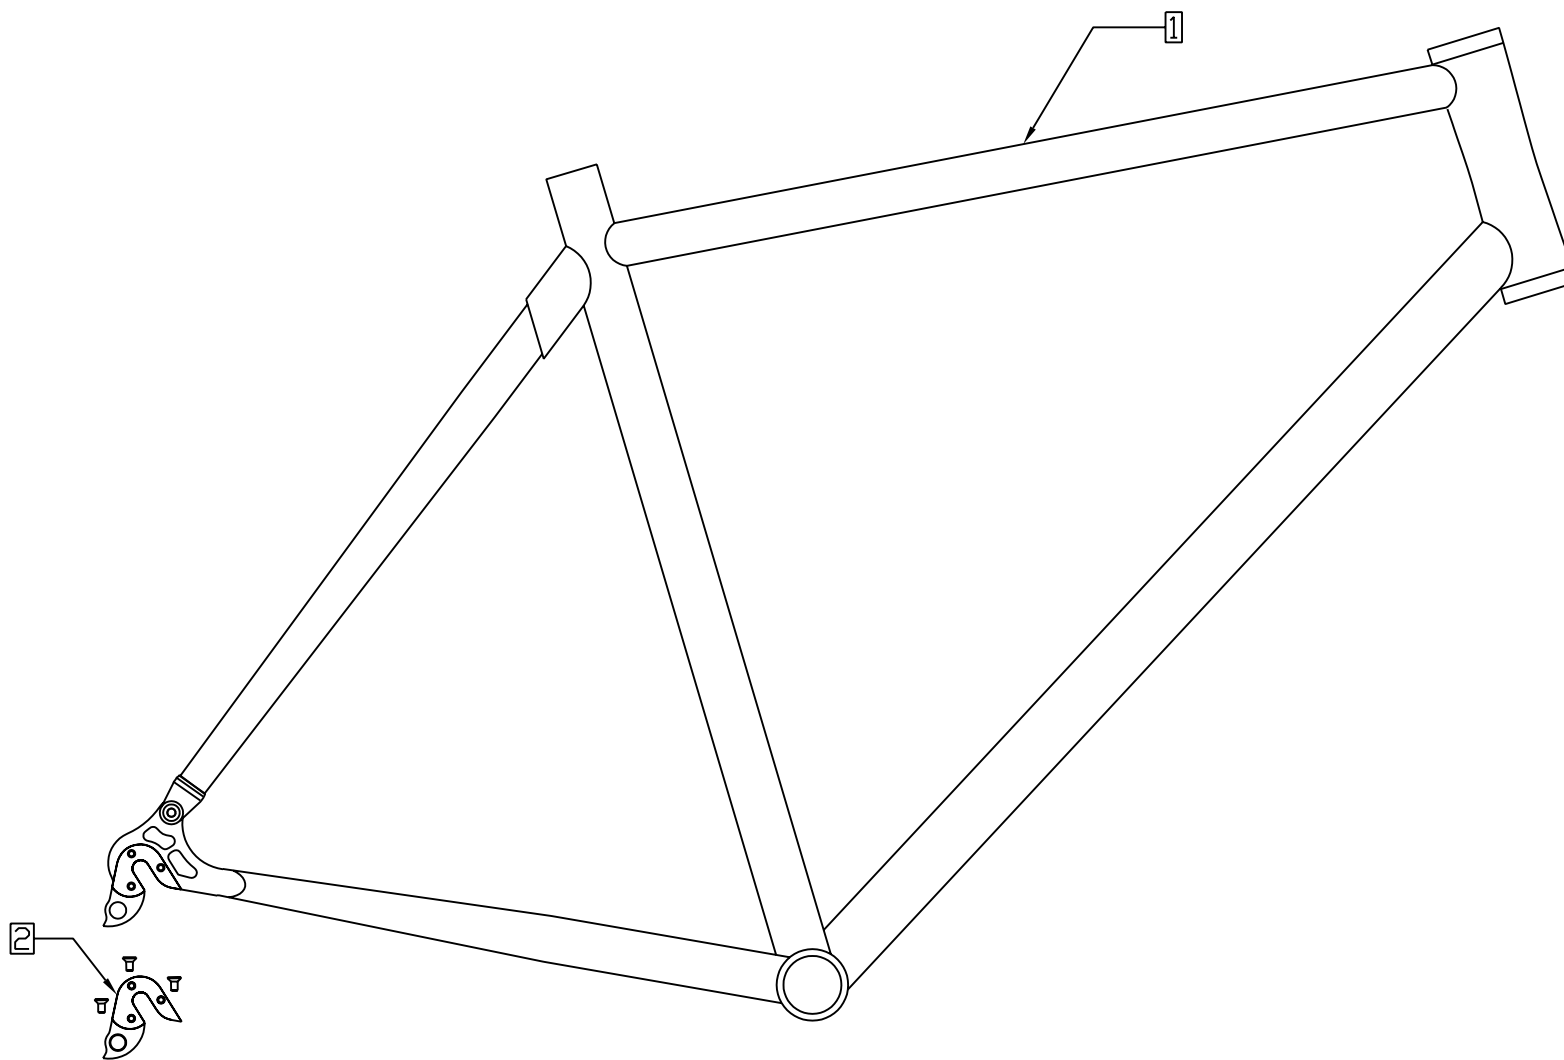

2001 MOD 5.0 4.0 & 3.0 FRAME ASSEMBLY

2001 MOD 5.0, 4.0 & 3.0 FRAME ASSEMBLY

ITEM#	PART#	KIT#	QTY.	DESCRIPTION
1	F016020		1	01 FRAME MOD 5.0 SMALL
1	F016040		1	01 FRAME MOD 5.0 MEDIUM
1	F016060		1	01 FRAME MOD 5.0 LARGE
1	F016120		1	01 FRAME MOD 4.0 SMALL
1	F016140		1	01 FRAME MOD 4.0 MEDIUM
1	F016160		1	01 FRAME MOD 4.0 LARGE
1	F016220		1	01 FRAME MOD 3.0 SMALL
1	F016240		1	01 FRAME MOD 3.0 MEDIUM
1	F016260		1	01 FRAME MOD 3.0 LARGE
2	K013906	K013906	1	DERAILLEUR HANGER WITH SCREW