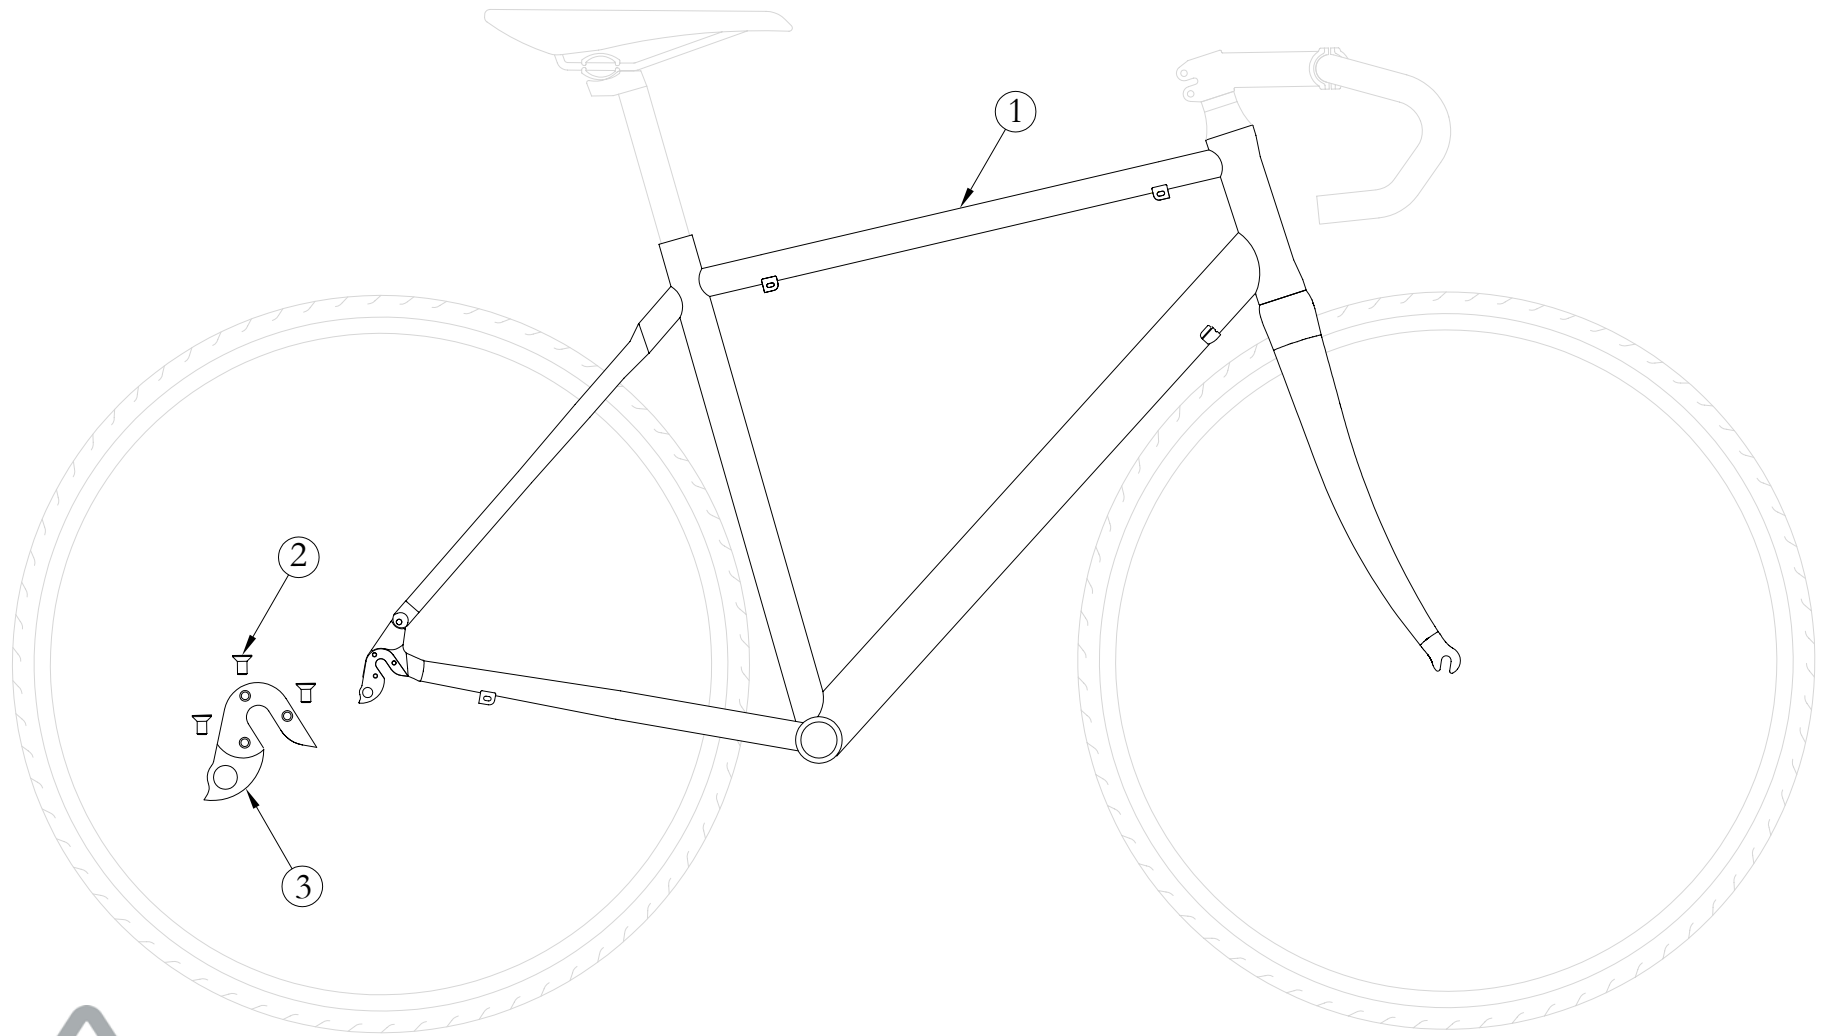

2005 Road Frame Assembly

2005 Road Frame Assembly

ITEM#	PART#	KIT#	QTY.	DESCRIPTION
1	See Mod 5.0		1	05 Frame Set Mach 1.0 Small
1	See Mod 5.0		1	05 Frame Set Mach 1.0 Medium
1	See Mod 5.0		1	05 Frame Set Mach 1.0 Large
1	See Mod 5.0		1	05 Frame Set Mach 1.0 Extra Large
1	See Mod 5.0		1	05 Frame Set Mach 2.0 Small
1	See Mod 5.0		1	05 Frame Set Mach 2.0 Medium
1	See Mod 5.0		1	05 Frame Set Mach 2.0 Large
1	See Mod 5.0		1	05 Frame Set Mach 2.0 Extra Large
1	See Mod 5.0		1	05 Frame Set Mod 3.0 Small
1	See Mod 5.0		1	05 Frame Set Mod 3.0 Medium
1	See Mod 5.0		1	05 Frame Set Mod 3.0 Large
1	See Mod 5.0		1	05 Frame Set Mod 3.0 Extra Large
1	See Mod 5.0		1	05 Frame Set Mod 4.0 Small
1	See Mod 5.0		1	05 Frame Set Mod 4.0 Medium
1	See Mod 5.0		1	05 Frame Set Mod 4.0 Large
1	See Mod 5.0		1	05 Frame Set Mod 4.0 Extra Large
1	K054002152		1	05 Frame Set Mod 5.0 Small
1	K054002154		1	05 Frame Set Mod 5.0 Medium
1	K054002156		1	05 Frame Set Mod 5.0 Large
1	K054002158		1	05 Frame Set Mod 5.0 Extra Large
2	28-5002-1	K013906	3	Screw M4 x 0.8 x 4 FHCS
3	28-4055-0	K013906	1	Derailleur Hanger